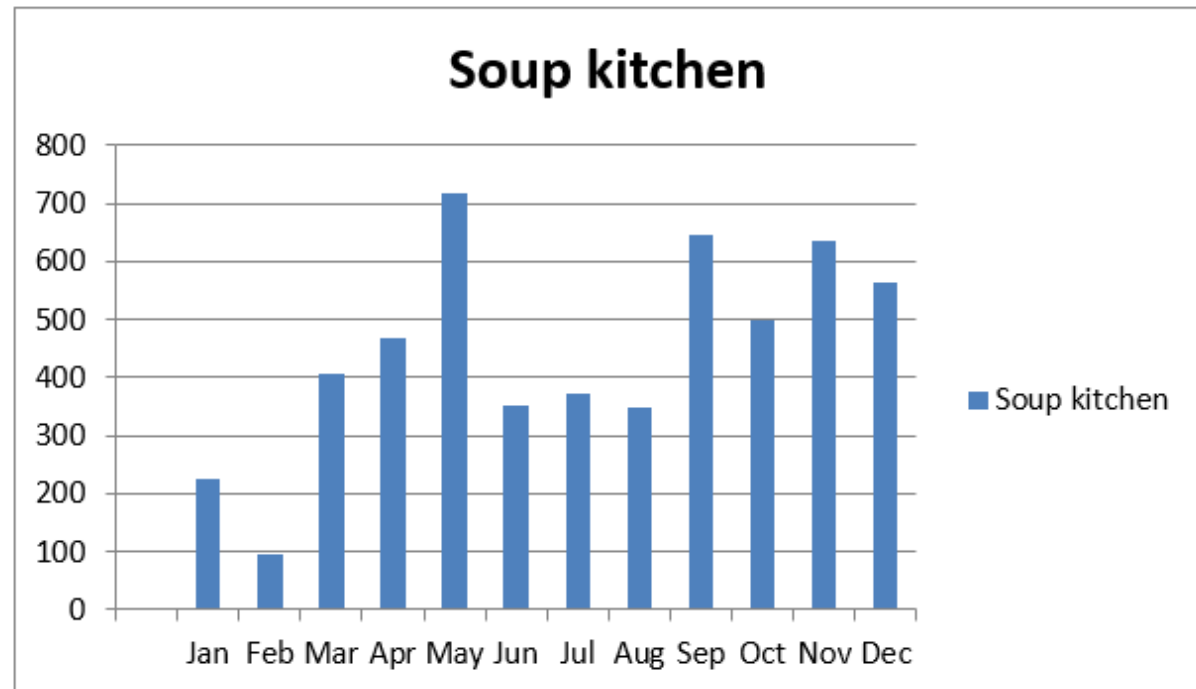

2019 FOOD DATA

Monthly 2019	Soup kitchen
Jan	224
Feb	95
Mar	408
Apr	468
May	719
Jun	351
Jul	371
Aug	347
Sep	646
Oct	499
Nov	636
Dec	565

Monthly 2019	Food bags
Jan	8
Feb	18
Mar	42
Apr	20
May	16
Jun	15
Jul	26
Aug	26
Sep	18
Oct	41
Nov	16
Dec	18